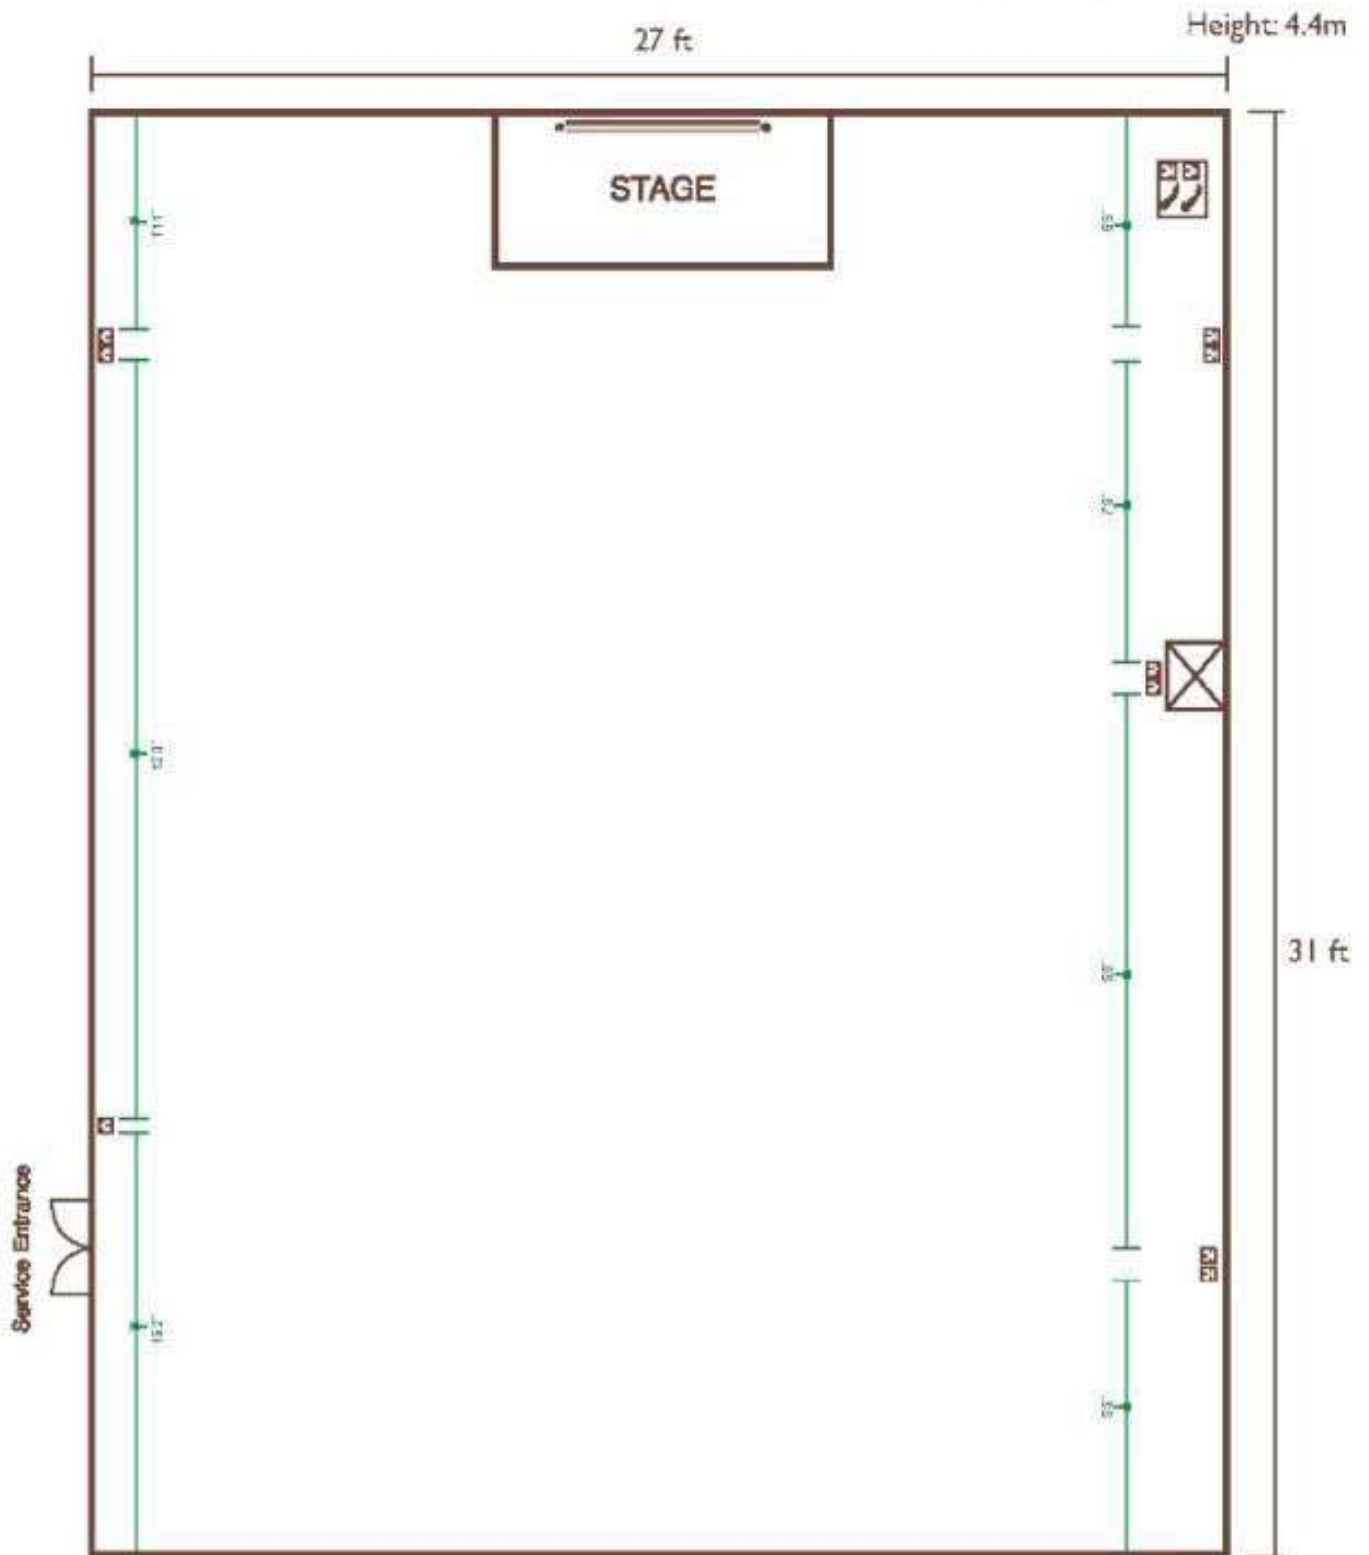

# Floor Plans

43ft

Height: 4.4m

81 ft

Service Entrance

STAGE

Video Projection Point

Video Projection Point

Service Entrance

7.5 m

5.5 m

5.5 m

5.5 m

16.5 m

LOBBY LEVEL  
MEETING ROOMS - CEMPAKA

- POWER POINT
- TEL LINE
- WIFI READY
- BROADBAND

# Floor Plans

LOBBY LEVEL  
MATAHARI II

# Floor Plans

27 ft

Height: 4.4m

50 ft

Service Entrance