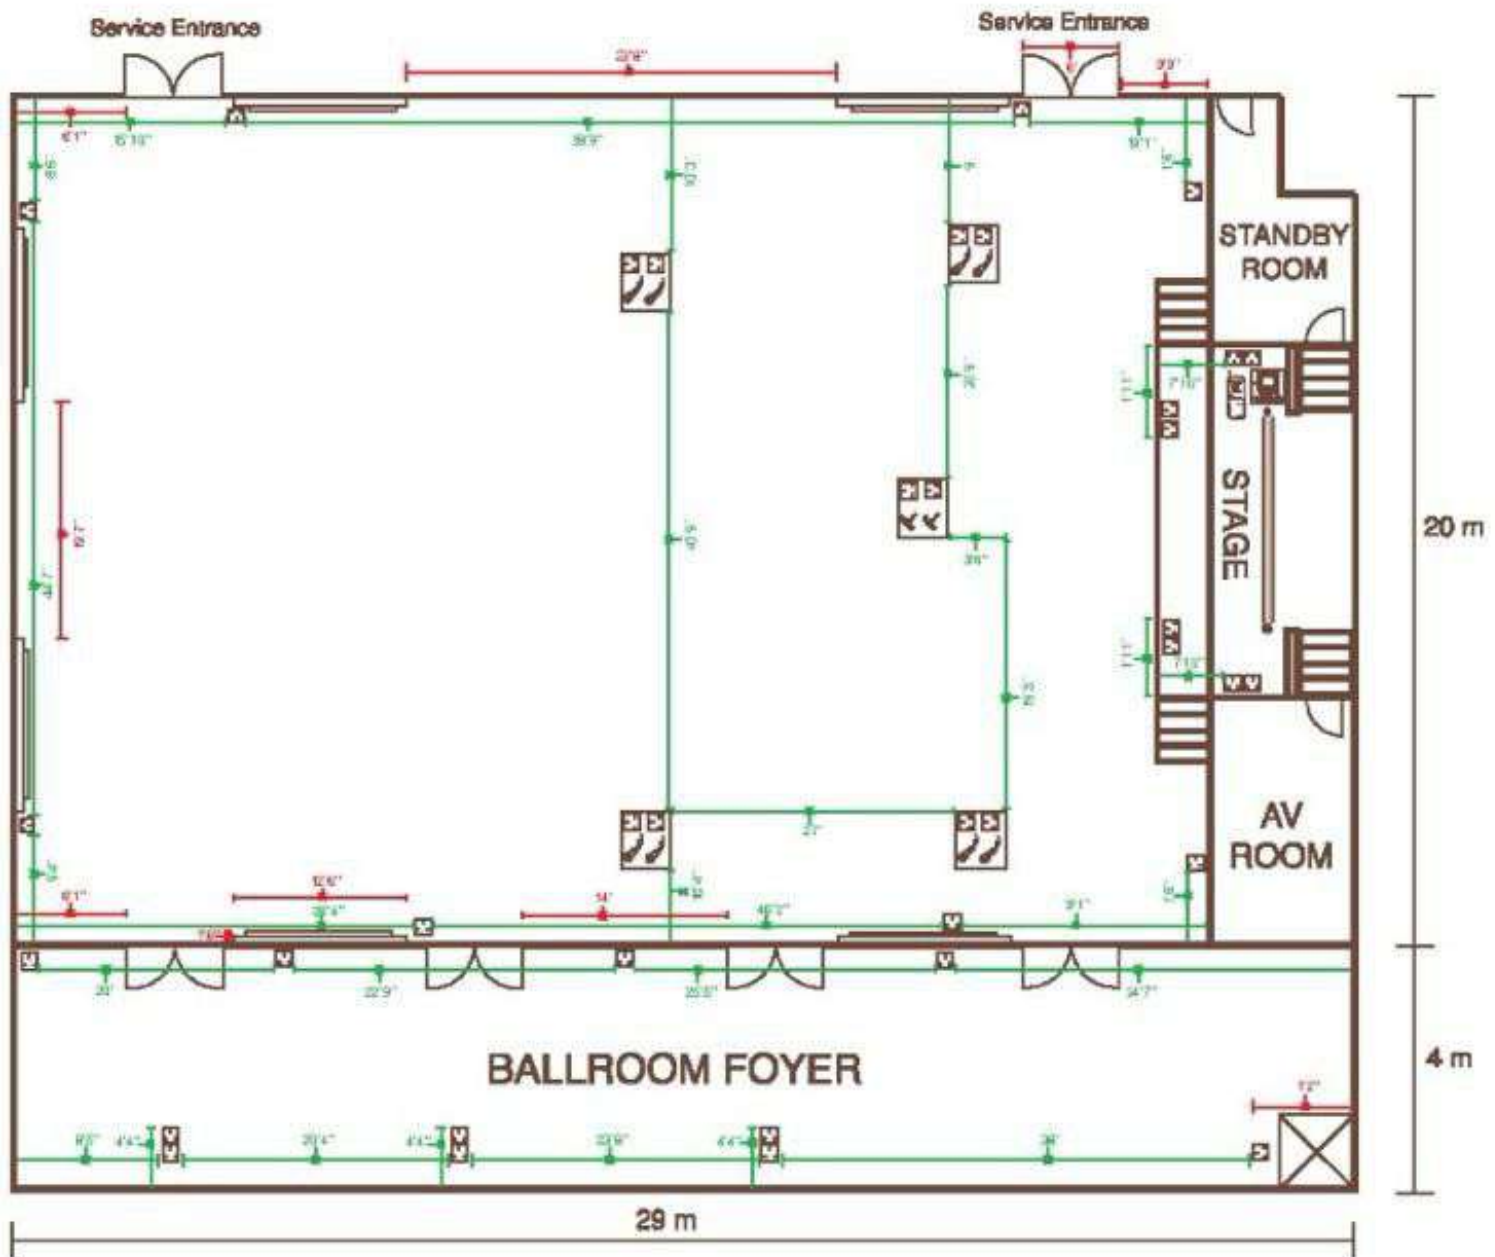

# Floor Plans

43ft

Height: 4.4m

81 ft

Service Entrance

STAGE

Video Projection Point

Video Projection Point

Service Entrance

7.5 m

5.5 m

5.5 m

5.5 m

16.5 m

LOBBY LEVEL  
MEETING ROOMS - CEMPAKA

- POWER POINT
- TEL LINE
- WIFI READY
- BROADBAND

# Floor Plans

LOBBY LEVEL  
MATAHARI II

# Floor Plans

27 ft

Height: 4.4m

50 ft

Service Entrance