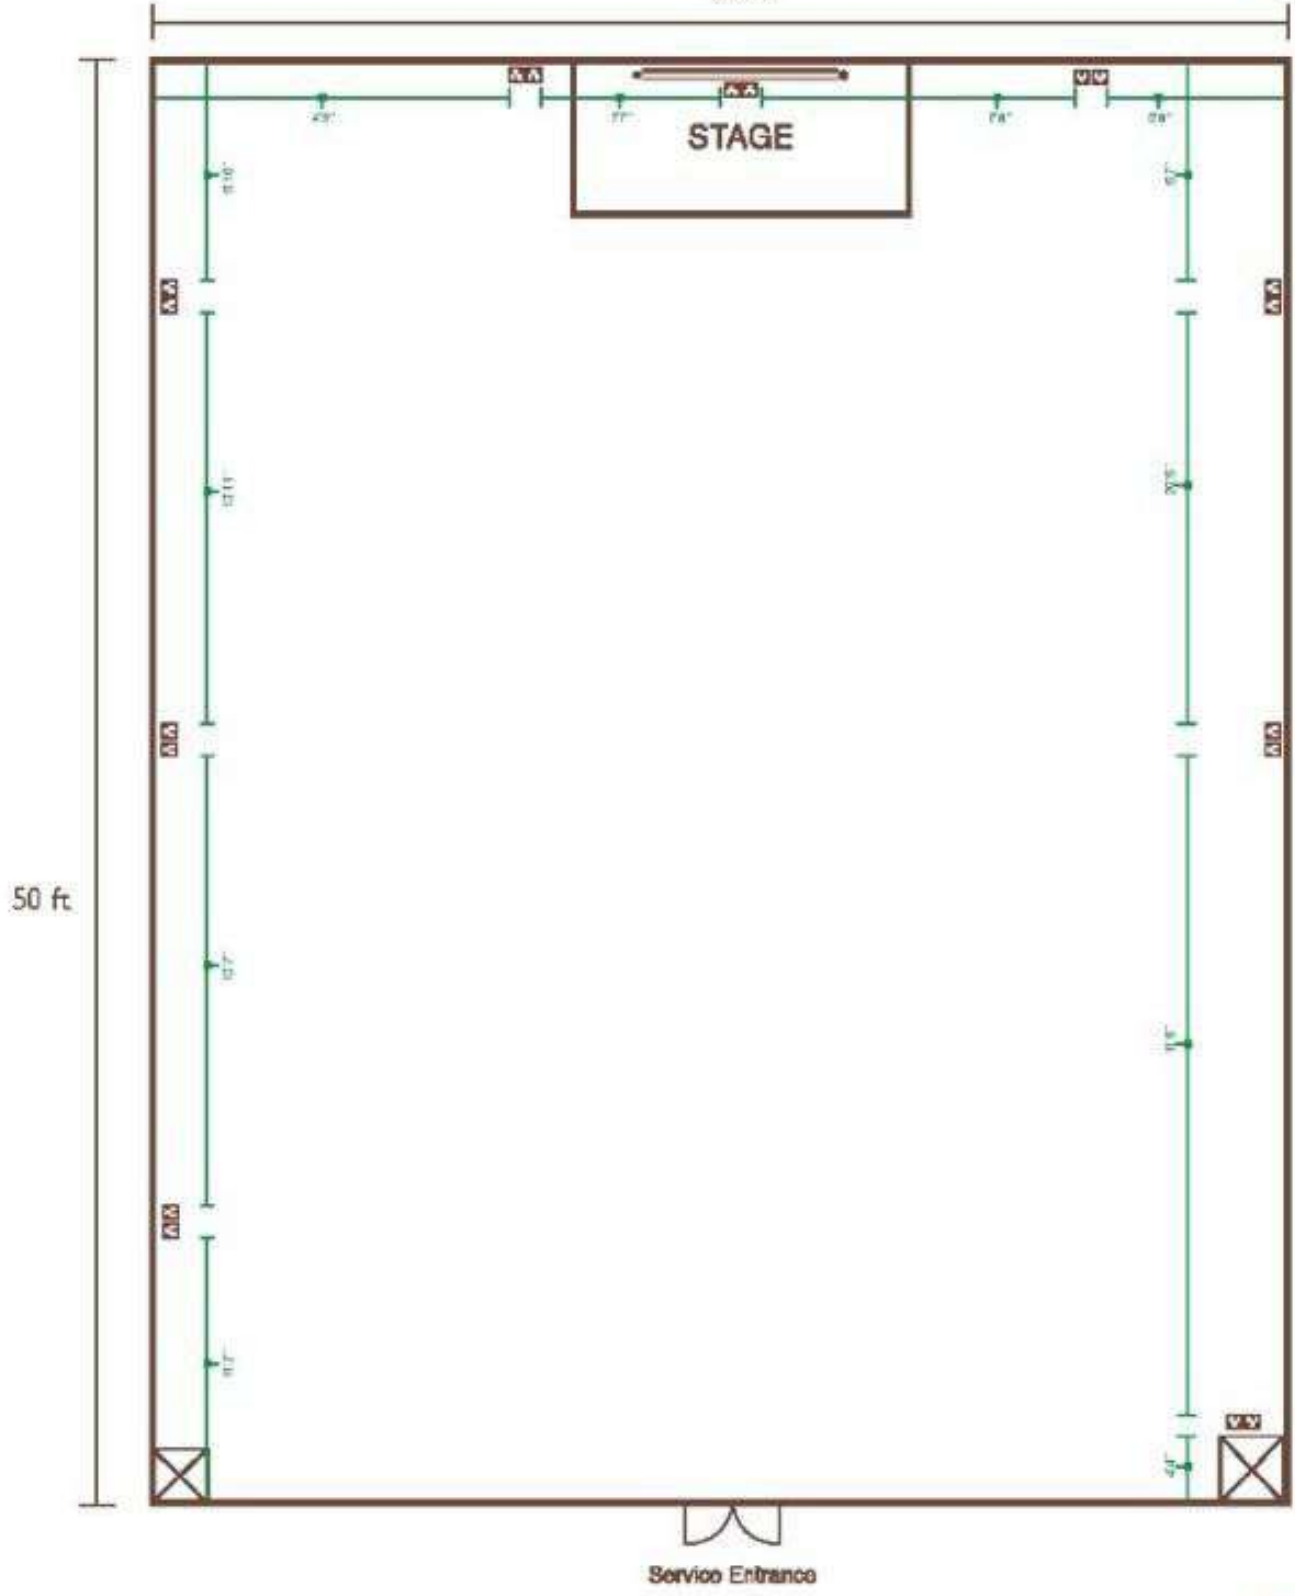

# Floor Plans

43ft

Height: 4.4m

81 ft

Service Entrance

STAGE

Video Projection Point

Video Projection Point

Service Entrance

7.5 m

5.5 m

5.5 m

5.5 m

16.5 m

LOBBY LEVEL  
MEETING ROOMS - CEMPAKA

- POWER POINT
- TEL LINE
- WIFI READY
- BROADBAND

# Floor Plans

LOBBY LEVEL  
MATAHARI II

# Floor Plans

27 ft

Height: 4.4m

50 ft

Service Entrance