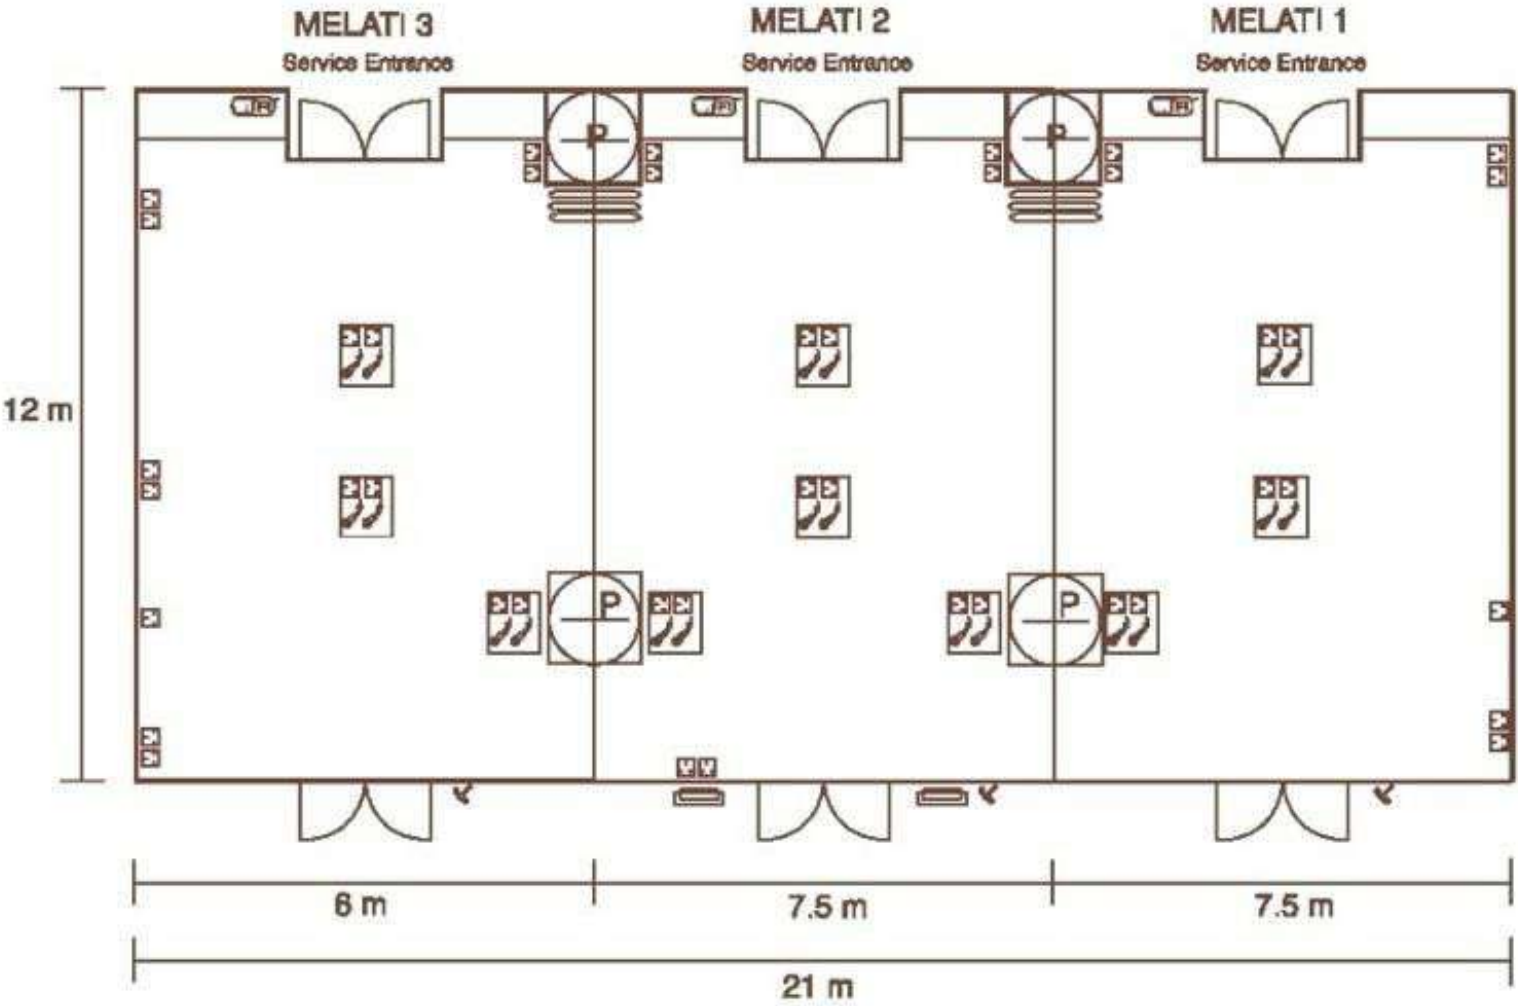

LEVEL 2
MEETING ROOMS - MELATI